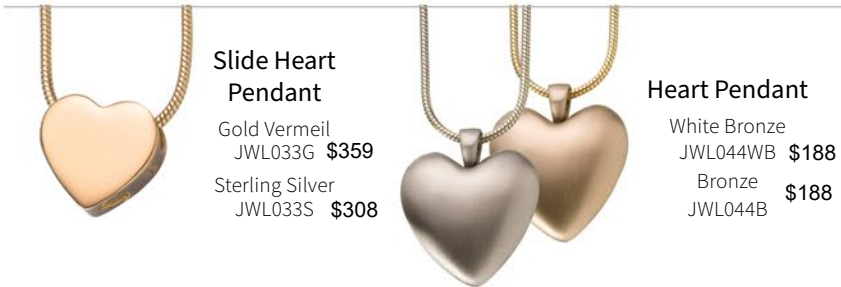

Paw Pendant

Sterling Silver
JWL065S **\$328**
Gold Vermeil
JWL065G **\$359**

Dog Bone Pendant

Sterling Silver
JWL028S **\$297**
Gold Vermeil
JWL028G **\$328**

Small Heart Pendant

Sterling Silver
JWL094S **\$273**
Gold Vermeil
JWL094G **\$341**

Round Pendant with Large Paw
Includes Chain

Bronze
JWL126B **\$156**
Pewter
JWL126P

Round Pendant with Paws
Includes Chain

Bronze
JWL127B **\$156**
Pewter
JWL127P

Round Plain Pendant
Includes Chain

Bronze
JWL128B **\$156**
Pewter
JWL128P

Cylinder Keepsake Pendant
Includes Chain

Onyx
JWL246O **\$156**
Blue
JWL246B

Custom Paw Print Charm
JWL006S **\$339**

**Charm includes your pet's custom paw print. Does not hold cremated remains. Allow 6 - 8 weeks for delivery.*